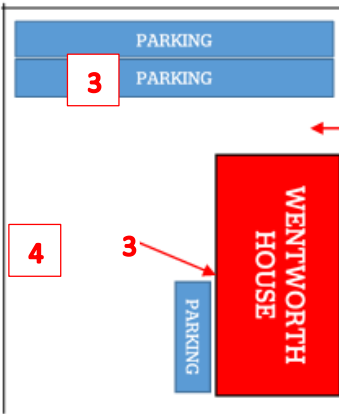

How to find our building?

Relate Derby and Southern Derbyshire

ASHBOURNE ROAD

FRIAR GATE

UTTOXETER OLD ROAD

VERNON STREET

SOUTH STREET

1

VERNON GATE

Please enter the car park next to the 'Wellbeing Clinic' and park in any of the two rows by the black railings, labelled FERN on small metal plaques on the ground. Parking is free.

Relate's front door is on the side of the building just past the 'Unite' Office.