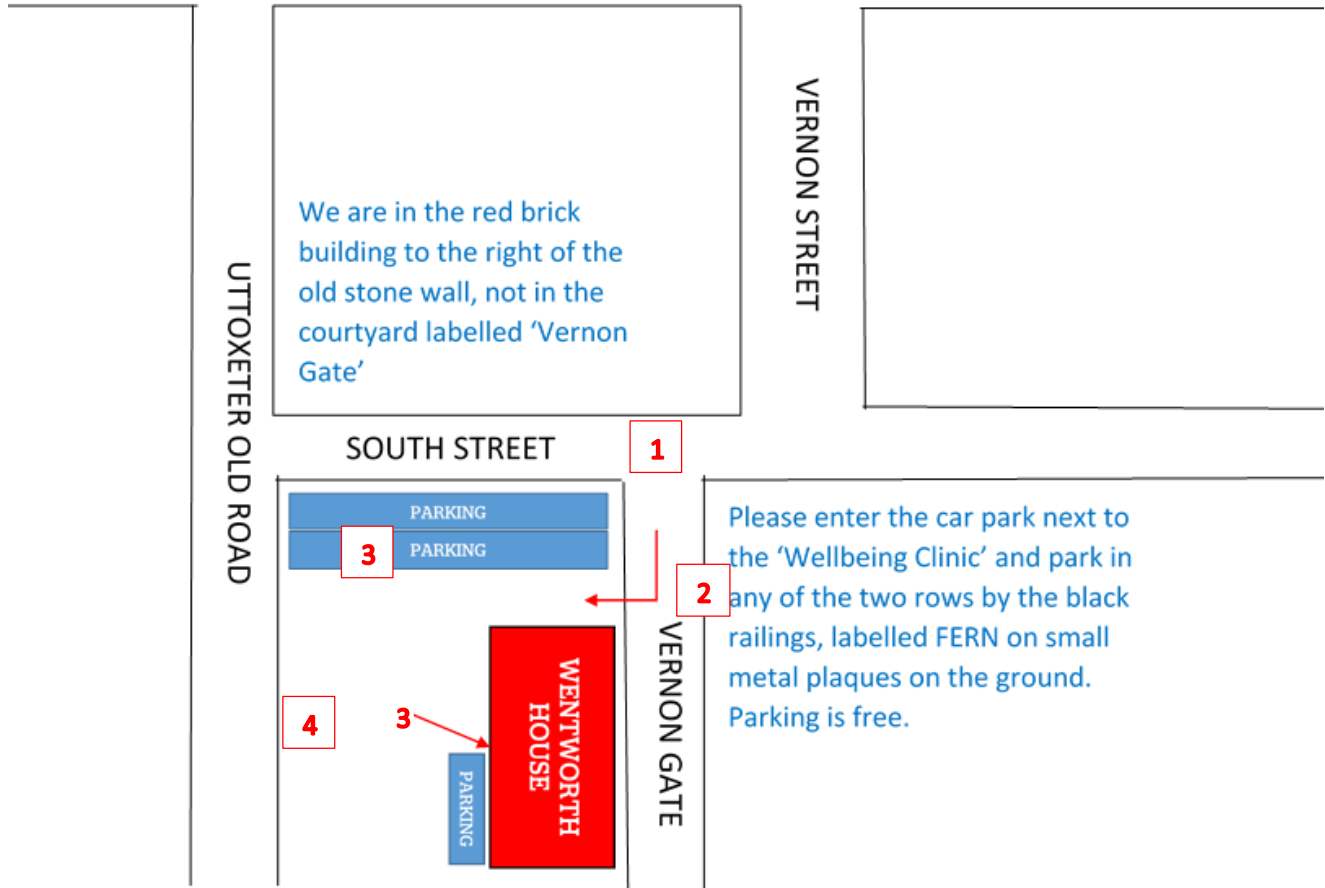

How to find our building?

Relate Derby and Southern Derbyshire

ASHBOURNE ROAD

FRIAR GATE

We are in the red brick building to the right of the old stone wall, not in the courtyard labelled 'Vernon Gate'

Please enter the car park next to the 'Wellbeing Clinic' and park in any of the two rows by the black railings, labelled FERN on small metal plaques on the ground. Parking is free.

Relate's front door is on the side of the building just past the 'Unite' Office.